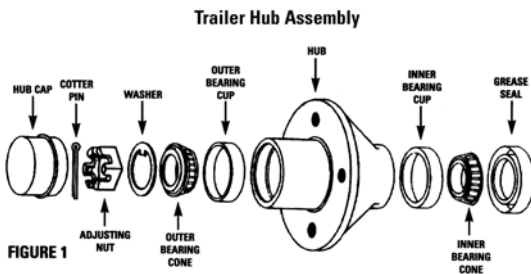

PIONEER RIM & WHEEL CO

Wheel, Trailer Components
and Automotive Parts Specialists
Since 1911

UPGRADE NOW

TIMKEN

Timken Ag & Trailer Bearings

Timken—The Right Choice

Timken technology offers uniform internal geometry, enhanced surface finishes, special profiles and quality steel to help maximize bearing life. Can you afford downtime associated with lower bearing life?

- Setting new standards in bearing life
- Timken case-carburized tapered roller bearings: #1 in comparison test
  The result: Timken bearings out-performed all others. The bearing life of the closet competitor was 33% of that of Timken product. In other words, the life of Timken product was more than 3 times longer than that of the closest competitor.

Timken Bearings for Common Trailer Axles

Timken Bearings for Common Ag Application

Axle Size	SET	Cone	Cup	Seal Interchange	Seal Width	Quantity Needed		
Straight Axle				Competitor	Part #			
	3/4"	SET 2	LM11949	LM11910	Timken / National	204020	15/32"	2 cups 2 cones 1 seal
1"	SET 14	L44643	L44610	Timken / National	7781S	1/4"	2 cups 2 cones 1 seal	
				SKF	12437			
1"	SET 14	L44643	L44610	Timken / National	203025	13/32"	2 cups 2 cones 1 seal	
				SKF	12124			
1-1/16"	SET 4	L44649	L44610	Timken / National	203029	13/32"	2 cups 2 cones 1 seal	
				SKF	12404			
1-1/4"	SET 6	LM67048	LM67010	Timken / National	203013	13/32"	2 cups 2 cones 1 seal	
				SKF	14972			
Step Axle	SET	Cone	Cup	Seal Interchange	Seal Width	Quantity Needed		
1-1/16"	SET 4	L44649	L44610	Timken / National	203029	13/32"	2 cups 2 cones 1 seal	
3/4"	SET 2	LM11949	LM11910	SKF	12404			
1-1/4"	SET 6	LM67048	LM67010	Timken / National	203013	13/32"	2 cups 2 cones 1 seal	
3/4"	SET 2	LM11949	LM11910	SKF	14972			
1-3/8"	SET 17	L68149	L68111	Timken / National	204502	1/4"	2 cups 2 cones 1 seal	
1-1/16"	SET 4	L44649	L44610	SKF	17415			

PART #	DESCRIPTION	PART #	DESCRIPTION
2720	TAPER CUP	LM11949	TAPER CONE
3920	TAPER CUP	LM48510	TAPER CUP
07100	TAPER CONE	LM48548	TAPER CONE
15123	TAPER CONE	LM501310	TAPER CUP
15245	TAPER CUP	LM501349	TAPER CONE
25580	TAPER CONE	LM603049	TAPER CONE
14125A	TAPER CONE	LM67048	TAPER CONE
204PY2	BALL DEEP GROOVE RADIAL	RA100RRB	WIDE INNER RING BRG
206KPP16	BALL DEEP GROOVE RADIAL	SET1	SET
30210M	TAPERED BRG ASSY	SET3	SET
L44610	TAPER CUP	SET5	SET
L44643	TAPER CONE	SET13	SET
L44649	TAPER CONE	SET37	SET
L68149	TAPER CONE	SET45	SET
LM11910	TAPER CUP	SET52	SET
		T101	THRUST BEARING

*I.o.b. our warehouses
PRICES SUBJECT TO CHANGE WITHOUT NOTICE*

PIONEER RIM & WHEEL CO

MADISON WAREHOUSE
1206 Ferrite Dr. • Madison, WI 53716
(608) 222-4545
To Call Madison Toll Free
800-999-3394
Fax 608-222-8843

MINNEAPOLIS WAREHOUSE
2500 Kennedy St. N.E. • Mpls., MN 55413
(612) 331-1311
To Call Minneapolis Toll Free
800-888-1358
Fax 612-331-4159

FARGO WAREHOUSE
3453 7th Ave N.W. • Fargo, ND 58102
(701) 476-0600
To Call Fargo Toll Free
800-666-1670
Fax 701-476-0683

www.pioneerwheel.com